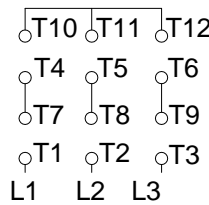

1 2 3 4 5 6 7 8

A
B
C
D
E
F

LOW VOLTAGE

HIGH VOLTAGE

CONNECTIONS FOR STARTING ONLY:

LOW VOLTAGE

HIGH VOLTAGE

Notes: Downloaded from <http://dealerselectric.com>
Generated for Model #04036EP3E324JM-W22

Performed by:

Checked:

Customer:

Close Coupled Pump: Three-Phase - W22 "JM" Type - TEFC - High Efficiency

Three-phase induction motor
Frame 324JM - IP55

23-SEP-2016