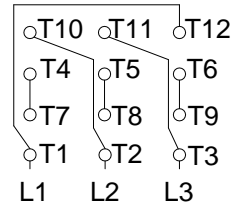

1 2 3 4 5 6 7 8

A
B
C
D
E
F

LOW VOLTAGE

HIGH VOLTAGE

CONNECTIONS FOR STARTING ONLY:

LOW VOLTAGE

HIGH VOLTAGE

Notes: Downloaded from <http://dealerselectric.com>
Generated for Model #04036EP3E324JM-W22

Performed by:

Checked:

Customer:

Close Coupled Pump: Three-Phase - W22 "JM" Type - TEFC - High Efficiency

Three-phase induction motor
Frame 324JM - IP55

23-SEP-2016