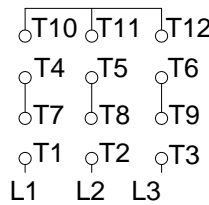

1 2 3 4 5 6 7 8

A  
B  
C  
D  
E  
F

LOW VOLTAGE

HIGH VOLTAGE

CONNECTIONS FOR STARTING ONLY:

LOW VOLTAGE

HIGH VOLTAGE

Notes: Downloaded from <http://dealerselectric.com>  
Generated for Model #04018OT3V324TS

Performed by:

Checked:

Customer:

ODP – Open Induction Motors – NEMA Premium Efficiency

Three-phase induction motor  
Frame 324T - IP23

23-SEP-2016