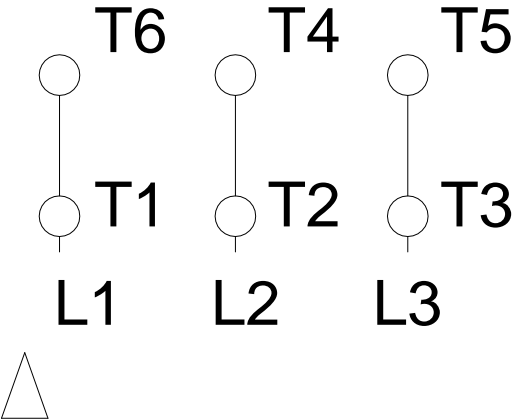

1 2 3 4 5 6 7 8

A
B
C
D
E
F

RUN

ONLY FOR START

Notes: Downloaded from http://dealerselectric.com Generated for Model #04018OT3H324T		
Performed by:		
Checked:		
Customer:		
ODP – Open Induction Motors – NEMA Premium Efficiency		
Three-phase induction motor Frame 324T - IP23	23-SEP-2016	