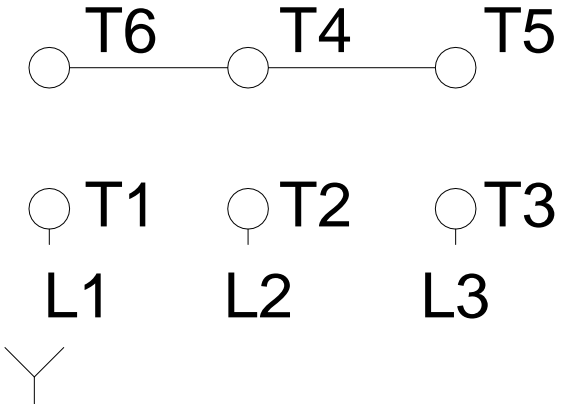

1 2 3 4 5 6 7 8

A
B
C
D
E
F

RUN

ONLY FOR START

Notes: Downloaded from http://dealerselectric.com Generated for Model #04018OT3H324T		
Performed by:		
Checked:		
Customer:		
ODP – Open Induction Motors – NEMA Premium Efficiency		
Three-phase induction motor Frame 324T - IP23	23-SEP-2016	