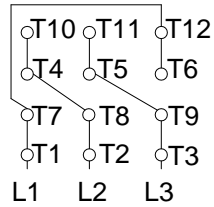

1 2 3 4 5 6 7 8

A
B
C
D
E
F

LOW VOLTAGE

HIGH VOLTAGE

CONNECTIONS FOR STARTING ONLY:

LOW VOLTAGE

HIGH VOLTAGE

Notes: Downloaded from <http://dealerselectric.com>
Generated for Model #04018OP3E324JPV

Performed by:

Checked:

Customer:

Close Coupled Pump : Three-Phase - "JP" Type - ODP - High Efficiency

Three-phase induction motor
Frame 324JP - IP23

23-SEP-2016