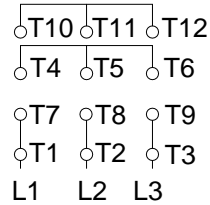

1 2 3 4 5 6 7 8

A
B
C
D
E
F

LOW VOLTAGE

HIGH VOLTAGE

CONNECTIONS FOR STARTING ONLY:

LOW VOLTAGE

HIGH VOLTAGE

Notes: Downloaded from <http://dealerselectric.com>
Generated for Model #04018OP3E324JPV

Performed by:

Checked:

Customer:

Close Coupled Pump : Three-Phase - "JP" Type - ODP - High Efficiency

Three-phase induction motor
Frame 324JP - IP23

23-SEP-2016