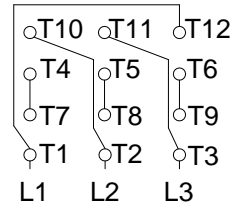

1 2 3 4 5 6 7 8

A
B
C
D
E
F

LOW VOLTAGE

HIGH VOLTAGE

CONNECTIONS FOR STARTING ONLY:

LOW VOLTAGE

HIGH VOLTAGE

Notes: Downloaded from <http://dealerselectric.com>
Generated for Model #04018OP3E324JPV

Performed by:

Checked:

Customer:

Close Coupled Pump : Three-Phase - "JP" Type - ODP - High Efficiency

Three-phase induction motor
Frame 324JP - IP23

23-SEP-2016