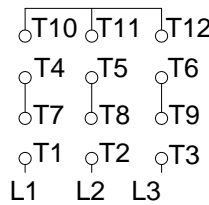

1 2 3 4 5 6 7 8

A
B
C
D
E
F

LOW VOLTAGE

HIGH VOLTAGE

CONNECTIONS FOR STARTING ONLY:

LOW VOLTAGE

HIGH VOLTAGE

Notes: Downloaded from <http://dealerselectric.com>
Generated for Model #04018ET3ECT324T-W22

Performed by:

Checked:

Customer:

W22 Cooling Tower Motors: NEMA Premium - TEFC

Three-phase induction motor
Frame 324T - IP55

23-SEP-2016