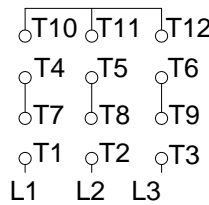

1 2 3 4 5 6 7 8

A
B
C
D
E
F

LOW VOLTAGE

HIGH VOLTAGE

CONNECTIONS FOR STARTING ONLY:

LOW VOLTAGE

HIGH VOLTAGE

Notes: Downloaded from <http://dealerselectric.com>
Generated for Model #04018AT3ECT324TF1-W2

Performed by:

Checked:

Customer:

W22 Cooling Tower Motors: NEMA Premium - TEAO

Three-phase induction motor
Frame 324T - IP55

23-SEP-2016