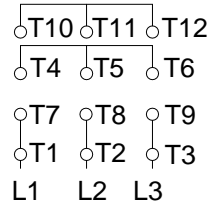

1 2 3 4 5 6 7 8

A  
B  
C  
D  
E  
F

LOW VOLTAGE

HIGH VOLTAGE

CONNECTIONS FOR STARTING ONLY:

LOW VOLTAGE

HIGH VOLTAGE

Notes: Downloaded from <http://dealerselectric.com>  
Generated for Model #04018AT3ECT324T-W22

Performed by:

Checked:

Customer:

W22 Cooling Tower Motors: NEMA Premium - TEAO

Three-phase induction motor  
Frame 324T - IP55

23-SEP-2016