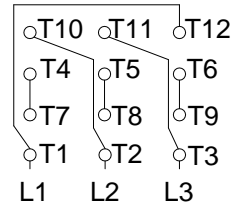

1 2 3 4 5 6 7 8

A  
B  
C  
D  
E  
F

LOW VOLTAGE

HIGH VOLTAGE

CONNECTIONS FOR STARTING ONLY:

LOW VOLTAGE

HIGH VOLTAGE

Notes: Downloaded from <http://dealerselectric.com>  
Generated for Model #04018AT3ECT324T-W22

Performed by:

Checked:

Customer:

W22 Cooling Tower Motors: NEMA Premium - TEAO

Three-phase induction motor  
Frame 324T - IP55

23-SEP-2016