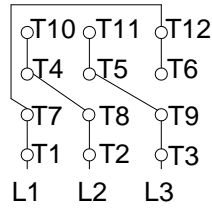

1 2 3 4 5 6 7 8

A  
B  
C  
D  
E  
F

LOW VOLTAGE

HIGH VOLTAGE

CONNECTIONS FOR STARTING ONLY:

LOW VOLTAGE

HIGH VOLTAGE

Notes: Downloaded from <http://dealerselectric.com>  
Generated for Model #04018AT3ECT324T-W22

Performed by:

Checked:

Customer:

W22 Cooling Tower Motors: NEMA Premium - TEAO

Three-phase induction motor  
Frame 324T - IP55

23-SEP-2016