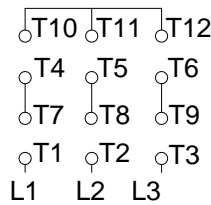

1 2 3 4 5 6 7 8

A  
B  
C  
D  
E  
F

LOW VOLTAGE

HIGH VOLTAGE

CONNECTIONS FOR STARTING ONLY:

LOW VOLTAGE

HIGH VOLTAGE

Notes: Downloaded from <http://dealerselectric.com>  
Generated for Model #04018AT3ECT324T-W22

Performed by:

Checked:

Customer:

W22 Cooling Tower Motors: NEMA Premium - TEAO

Three-phase induction motor  
Frame 324T - IP55

23-SEP-2016