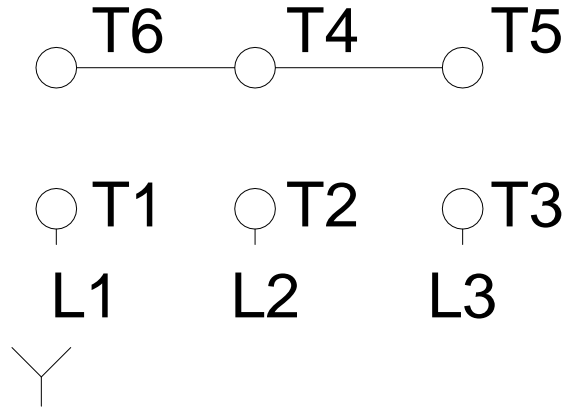

1 2 3 4 5 6 7 8

A
B
C
D
E
F

RUN

ONLY FOR START

Notes: Downloaded from http://dealerselectric.com Generated for Model #04012XT3H364T		
Performed by:		
Checked:		
Customer:		
Three-Phase : Explosion Proof - NEMA Premium		
Three-phase induction motor Frame 364/5T - IP55	23-SEP-2016	