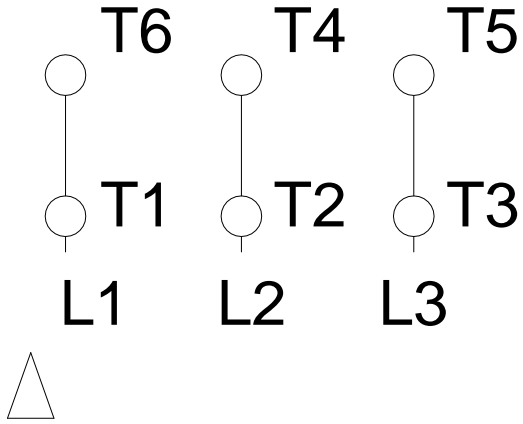

1 2 3 4 5 6 7 8

A
B
C
D
E
F

RUN

ONLY FOR START

Notes: Downloaded from http://dealerselectric.com Generated for Model #04012XT3H364T		
Performed by:		
Checked:		
Customer:		
Three-Phase : Explosion Proof - NEMA Premium		
Three-phase induction motor Frame 364/5T - IP55	23-SEP-2016	