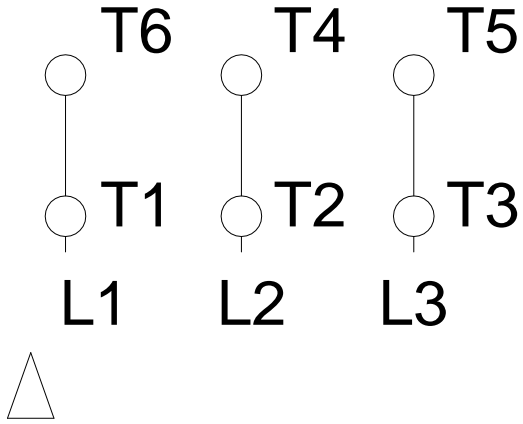

1 2 3 4 5 6 7 8

A
B
C
D
E
F

RUN

ONLY FOR START

Notes: Downloaded from http://dealerselectric.com Generated for Model #04012ET3H364T-W22		
Performed by:		
Checked:		
Customer:		
W22 NEMA Premium - Ball Bearings		
Three-phase induction motor Frame 364/5T - IP55	23-SEP-2016	