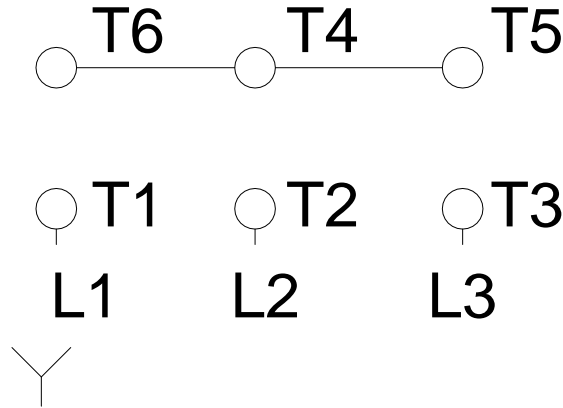

1 2 3 4 5 6 7 8

A
B
C
D
E
F

RUN

ONLY FOR START

Notes: Downloaded from http://dealerselectric.com Generated for Model #04012ET3H364T-W22		
Performed by:		
Checked:		
Customer:		
W22 NEMA Premium - Ball Bearings		
Three-phase induction motor Frame 364/5T - IP55	23-SEP-2016	