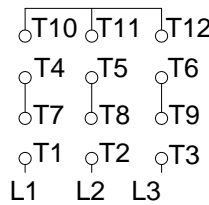

1 2 3 4 5 6 7 8

A
B
C
D
E
F

LOW VOLTAGE

HIGH VOLTAGE

CONNECTIONS FOR STARTING ONLY:

LOW VOLTAGE

HIGH VOLTAGE

Notes: Downloaded from <http://dealerselectric.com>
Generated for Model #04012ET3ECT364T-W22

Performed by:

Checked:

Customer:

W22 Cooling Tower Motors: NEMA Premium - TEFC

Three-phase induction motor
Frame 364/5T - IP55

23-SEP-2016