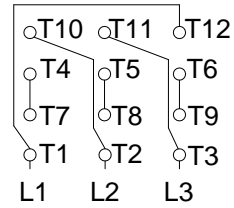

1 2 3 4 5 6 7 8

A
B
C
D
E
F

LOW VOLTAGE

HIGH VOLTAGE

CONNECTIONS FOR STARTING ONLY:

LOW VOLTAGE

HIGH VOLTAGE

Notes: Downloaded from <http://dealerselectric.com>
Generated for Model #04009ET3E365T-W22

Performed by:

Checked:

Customer:

W22 NEMA Premium - Ball Bearings

Three-phase induction motor
Frame 364/5T - IP55

23-SEP-2016