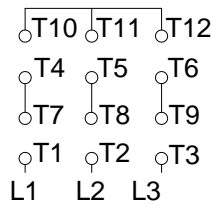

1 2 3 4 5 6 7 8

A
B
C
D
E
F

LOW VOLTAGE

HIGH VOLTAGE

CONNECTIONS FOR STARTING ONLY:

LOW VOLTAGE

HIGH VOLTAGE

Notes: Downloaded from <http://dealerselectric.com>
Generated for Model #04009ET3E365T-W22

Performed by:

Checked:

Customer:

W22 NEMA Premium - Ball Bearings

Three-phase induction motor
Frame 364/5T - IP55

23-SEP-2016