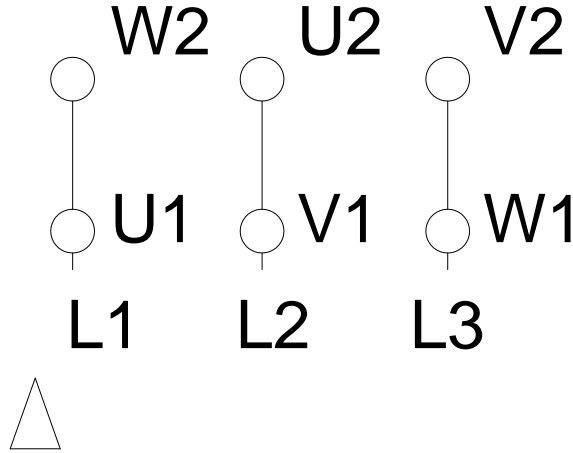

1 2 3 4 5 6 7 8

LOW VOLTAGE

HIGH VOLTAGE

A
B
C
D
E
F

Notes: Downloaded from http://dealerselectric.com Generated for Model #03736ET3Y200L-W22		
Performed by:		
Checked:		
Customer:		
Three-Phase: W22 IE3 IEC Tru-Metric - TEFC (IP55) Cast Iron Frame		
Three-phase induction motor Frame 200L - IP55	23-SEP-2016	