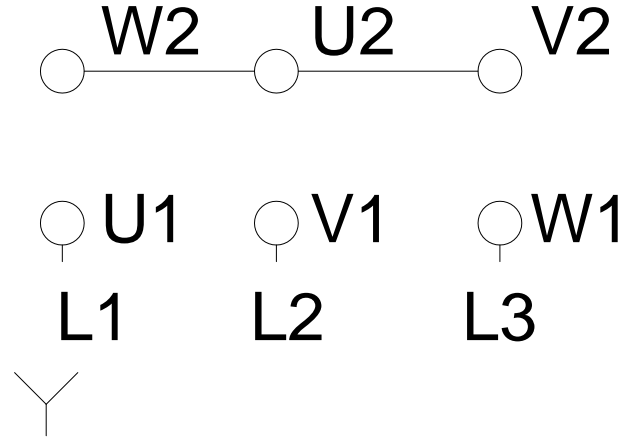

1 2 3 4 5 6 7 8

LOW VOLTAGE

HIGH VOLTAGE

A
B
C
D
E
F

Notes: Downloaded from http://dealerselectric.com Generated for Model #03736ET3Y200L-W22		
Performed by:		
Checked:		
Customer:		
Three-Phase: W22 IE3 IEC Tru-Metric - TEFC (IP55) Cast Iron Frame		
Three-phase induction motor Frame 200L - IP55	23-SEP-2016	