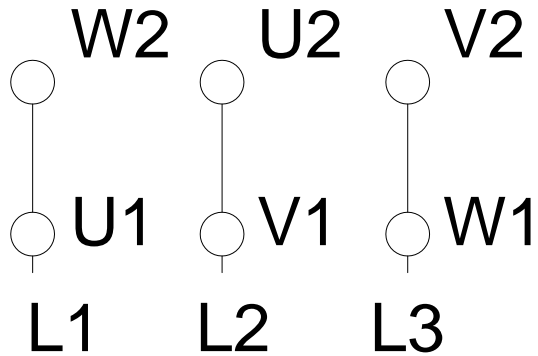

# HIGH VOLTAGE

Notes: Downloaded from <http://dealerselectric.com>  
Generated for Model #03718ET3Y225S/M-W22

Performed by:

Checked:

Customer:

Three-Phase: W22 IE3 IEC Tru-Metric - TEFC (IP55) Cast Iron Frame