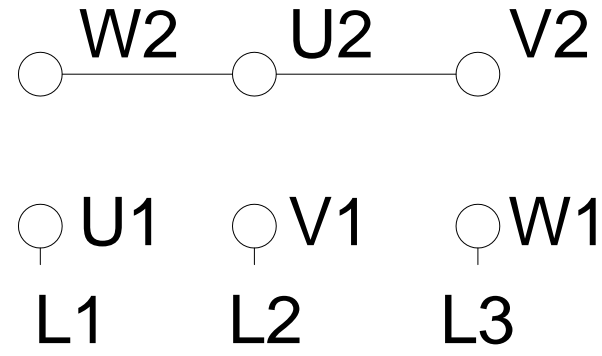

# HIGH VOLTAGE

Notes: Downloaded from <http://dealerselectric.com>  
Generated for Model #03718ET3Y225S/M-W22

Performed by:

Checked:

Customer:

Three-Phase: W22 IE3 IEC Tru-Metric - TEFC (IP55) Cast Iron Frame