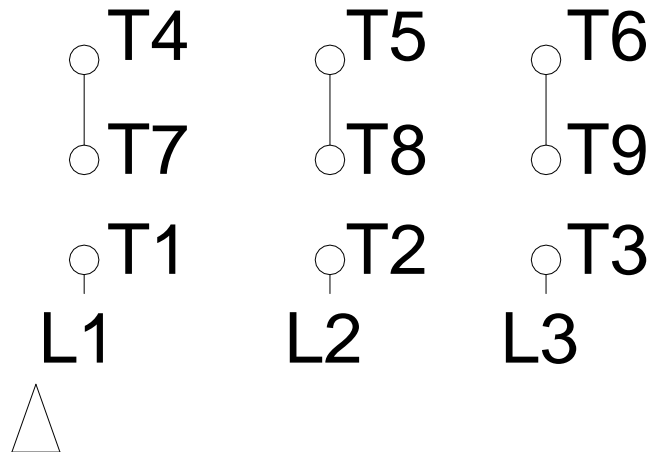

1 2 3 4 5 6 7 8

LOW VOLTAGE

HIGH VOLTAGE

A
B
C
D
E
F

Notes: Downloaded from http://dealerselectric.com Generated for Model #03036OT3V284TS		
Performed by:		
Checked:		
Customer:		
ODP – Open Induction Motors – NEMA Premium Efficiency		
Three-phase induction motor Frame 284TS - IP23	23-SEP-2016	