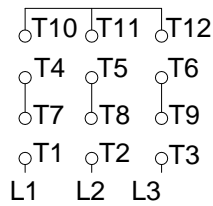

1 2 3 4 5 6 7 8

A
B
C
D
E
F

LOW VOLTAGE

HIGH VOLTAGE

CONNECTIONS FOR STARTING ONLY:

LOW VOLTAGE

HIGH VOLTAGE

Notes: Downloaded from <http://dealerselectric.com>
Generated for Model #03036OP3V284JPV

Performed by:

Checked:

Customer:

Close Coupled Pump : Three-Phase - "JP" Type - ODP - High Efficiency - Vertical

Three-phase induction motor
Frame 284JP - IP23

23-SEP-2016