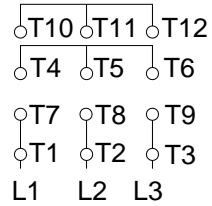

1 2 3 4 5 6 7 8

A
B
C
D
E
F

LOW VOLTAGE

HIGH VOLTAGE

CONNECTIONS FOR STARTING ONLY:

LOW VOLTAGE

HIGH VOLTAGE

Notes: Downloaded from <http://dealerselectric.com>
Generated for Model #03036OP3V284JPV

Performed by:

Checked:

Customer:

Close Coupled Pump : Three-Phase - "JP" Type - ODP - High Efficiency - Vertical

Three-phase induction motor
Frame 284JP - IP23

23-SEP-2016