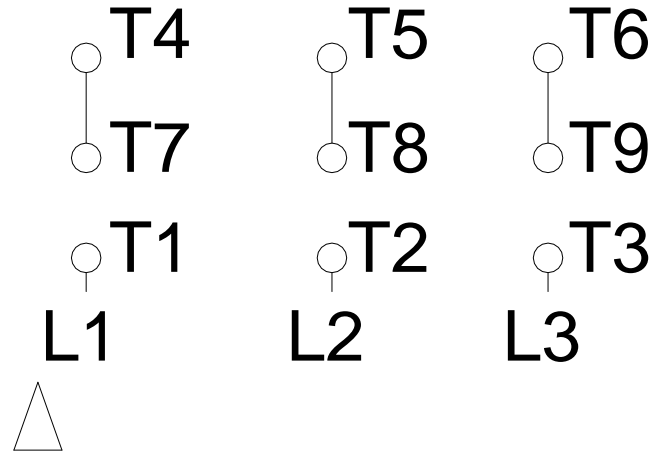

1 2 3 4 5 6 7 8

LOW VOLTAGE

HIGH VOLTAGE

A
B
C
D
E
F

Notes: Downloaded from <http://dealerselectric.com>
 Generated for Model #03036OP3V284JP

Performed by:

Checked:

Customer:

Close Coupled Pump : Three-Phase - "JP" Type - ODP - High Efficiency

Three-phase induction motor
 Frame 284JP - IP23

23-SEP-2016