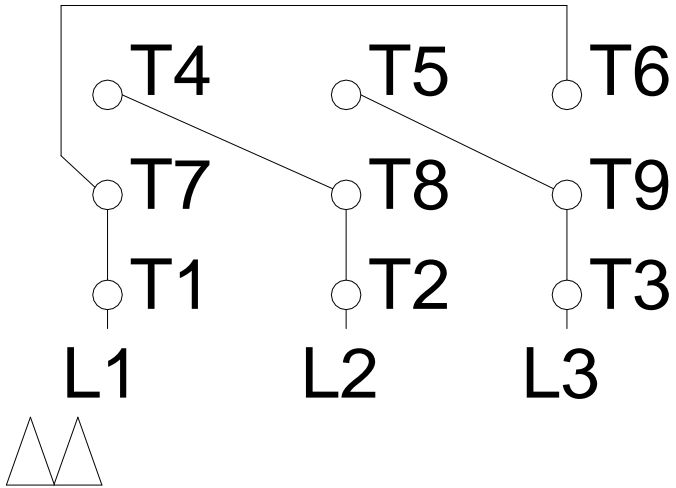

1 2 3 4 5 6 7 8

LOW VOLTAGE

HIGH VOLTAGE

A
B
C
D
E
F

Notes: Downloaded from <http://dealerselectric.com>
 Generated for Model #03036OP3V284JP

Performed by:

Checked:

Customer:

Close Coupled Pump : Three-Phase - "JP" Type - ODP - High Efficiency

Three-phase induction motor
 Frame 284JP - IP23

23-SEP-2016