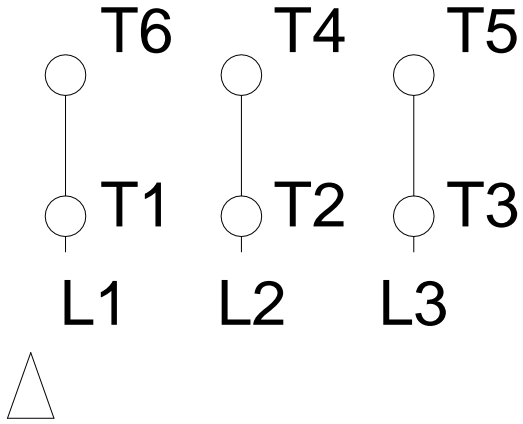

1 2 3 4 5 6 7 8

A
B
C
D
E
F

RUN

ONLY FOR START

Notes: Downloaded from http://dealerselectric.com Generated for Model #03036ET3H286TSC-W22		
Performed by:		
Checked:		
Customer:		
W22 NEMA Premium - Ball Bearings		
Three-phase induction motor Frame 284/6TS - IP55	23-SEP-2016	