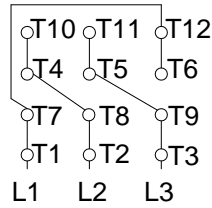

1 2 3 4 5 6 7 8

A
B
C
D
E
F

LOW VOLTAGE

HIGH VOLTAGE

CONNECTIONS FOR STARTING ONLY:

LOW VOLTAGE

HIGH VOLTAGE

Notes: Downloaded from <http://dealerselectric.com>
Generated for Model #03036ET3E286TS-W22

Performed by:

Checked:

Customer:

W22 NEMA Premium - Ball Bearings

Three-phase induction motor
Frame 284/6TS - IP55

23-SEP-2016