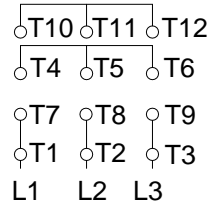

1 2 3 4 5 6 7 8

A
B
C
D
E
F

LOW VOLTAGE

HIGH VOLTAGE

CONNECTIONS FOR STARTING ONLY:

LOW VOLTAGE

HIGH VOLTAGE

Notes: Downloaded from <http://dealerselectric.com>
Generated for Model #03036ET3E286TS-W22

Performed by:

Checked:

Customer:

W22 NEMA Premium - Ball Bearings

Three-phase induction motor
Frame 284/6TS - IP55

23-SEP-2016