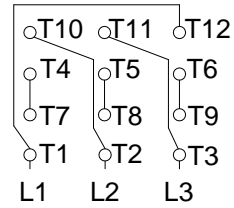

1 2 3 4 5 6 7 8

A
B
C
D
E
F

LOW VOLTAGE

HIGH VOLTAGE

CONNECTIONS FOR STARTING ONLY:

LOW VOLTAGE

HIGH VOLTAGE

Notes: Downloaded from <http://dealerselectric.com>
Generated for Model #03036ET3E286TS-W22

Performed by:

Checked:

Customer:

W22 NEMA Premium - Ball Bearings

Three-phase induction motor
Frame 284/6TS - IP55

23-SEP-2016