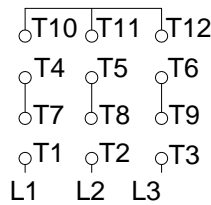

1 2 3 4 5 6 7 8

A
B
C
D
E
F

LOW VOLTAGE

HIGH VOLTAGE

CONNECTIONS FOR STARTING ONLY:

LOW VOLTAGE

HIGH VOLTAGE

Notes: Downloaded from <http://dealerselectric.com>
Generated for Model #03036ET3E286TS-W22

Performed by:

Checked:

Customer:

W22 NEMA Premium - Ball Bearings

Three-phase induction motor
Frame 284/6TS - IP55

23-SEP-2016