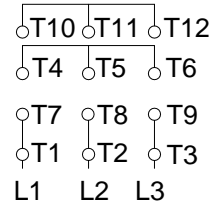

1 2 3 4 5 6 7 8

A
B
C
D
E
F

LOW VOLTAGE

HIGH VOLTAGE

CONNECTIONS FOR STARTING ONLY:

LOW VOLTAGE

HIGH VOLTAGE

Notes: Downloaded from <http://dealerselectric.com>
Generated for Model #03018XT3E286T

Performed by:

Checked:

Customer:

Three-Phase : Explosion Proof - NEMA Premium

Three-phase induction motor
Frame 286T - IP55

23-SEP-2016