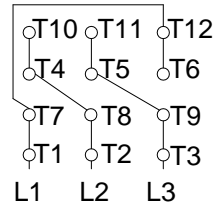

1 2 3 4 5 6 7 8

A
B
C
D
E
F

LOW VOLTAGE

HIGH VOLTAGE

CONNECTIONS FOR STARTING ONLY:

LOW VOLTAGE

HIGH VOLTAGE

Notes: Downloaded from <http://dealerselectric.com>
Generated for Model #03018XT3E286T

Performed by:

Checked:

Customer:

Three-Phase : Explosion Proof - NEMA Premium

Three-phase induction motor
Frame 286T - IP55

23-SEP-2016