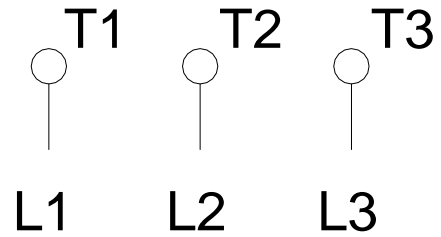

1 2 3 4 5 6 7 8

A

B

C

D

E

F

Notes: Downloaded from <http://dealerselectric.com>
Generated for Model #03018ST3HIE286T-W22

Performed by:

Checked:

Customer:

Three-Phase: W22 IEEE-841™ Petrochem Motors - NEMA Premium® Efficiency

Three-phase induction motor
Frame 284/6T - IP55

23-SEP-2016