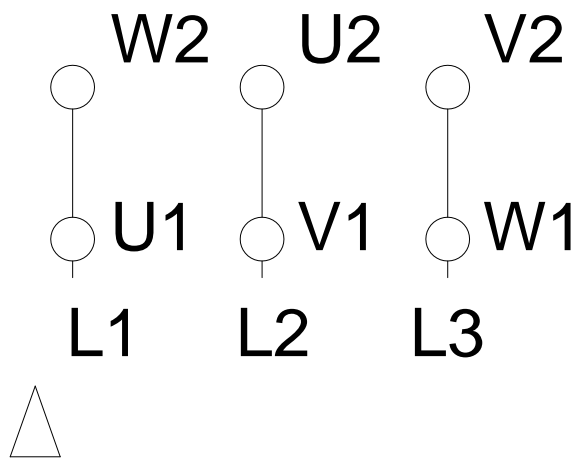

LOW VOLTAGE

HIGH VOLTAGE

Notes: Downloaded from http://dealerselectric.com Generated for Model #03018ET3Y200L-W22		
Performed by:		
Checked:		
Customer:		
Three-Phase: W22 IE3 IEC Tru-Metric - TEFC (IP55) Cast Iron Frame		
Three-phase induction motor Frame 200L - IP55	23-SEP-2016	