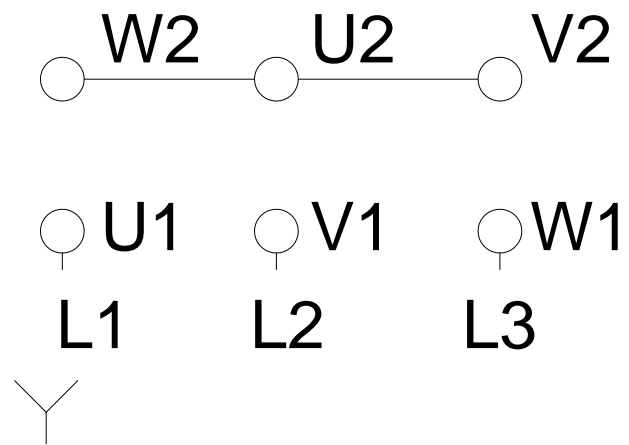

LOW VOLTAGE

HIGH VOLTAGE

Notes: Downloaded from http://dealerselectric.com Generated for Model #03018ET3Y200L-W22		
Performed by:		
Checked:		
Customer:		
Three-Phase: W22 IE3 IEC Tru-Metric - TEFC (IP55) Cast Iron Frame		
Three-phase induction motor Frame 200L - IP55	23-SEP-2016	