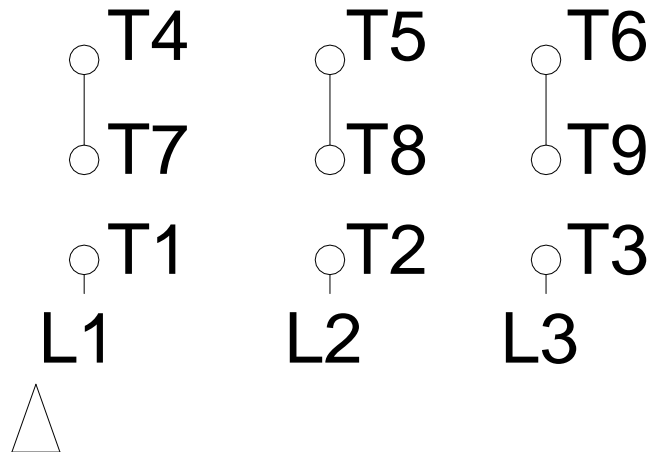

1 2 3 4 5 6 7 8

LOW VOLTAGE

HIGH VOLTAGE

A
B
C
D
E
F

Notes: Downloaded from <http://dealerselectric.com>
 Generated for Model #03018ET3V286T-W22G

Performed by:

Checked:

Customer:

W22 General Purpose TEFC

Three-phase induction motor
 Frame 284/6T - IP55

23-SEP-2016