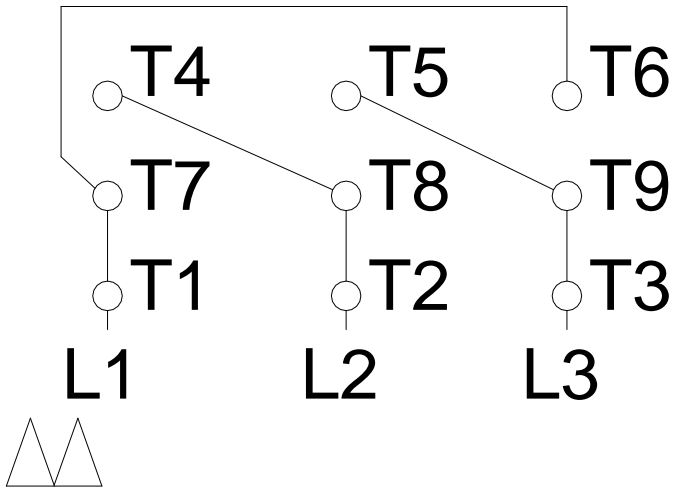

1 2 3 4 5 6 7 8

LOW VOLTAGE

HIGH VOLTAGE

A
B
C
D
E
F

Notes: Downloaded from <http://dealerselectric.com>
 Generated for Model #03018ET3V286T-W22G

Performed by:

Checked:

Customer:

W22 General Purpose TEFC

Three-phase induction motor
 Frame 284/6T - IP55

23-SEP-2016