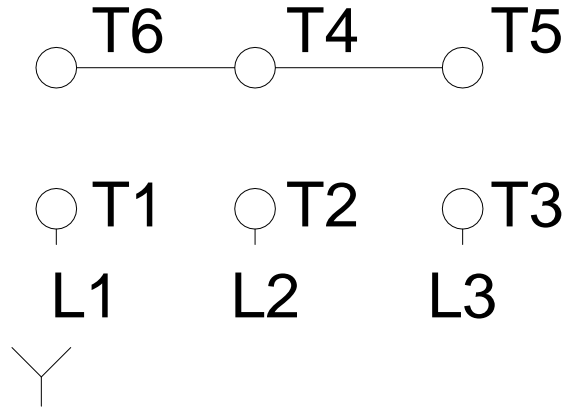

1 2 3 4 5 6 7 8

A
B
C
D
E
F

RUN

ONLY FOR START

Notes: Downloaded from http://dealerselectric.com Generated for Model #03018ET3H286TC-W22		
Performed by:		
Checked:		
Customer:		
W22 NEMA Premium - Ball Bearings		
Three-phase induction motor Frame 284/6T - IP55	23-SEP-2016	