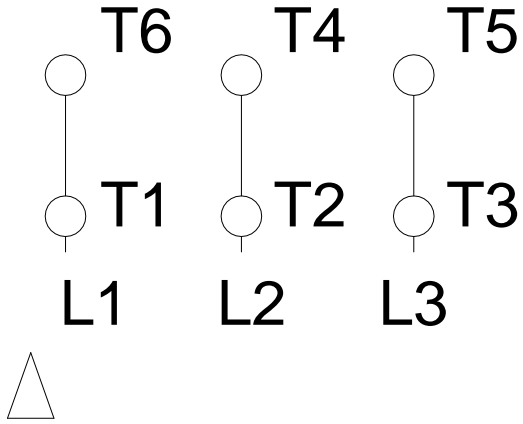

1 2 3 4 5 6 7 8

A
B
C
D
E
F

RUN

ONLY FOR START

Notes: Downloaded from http://dealerselectric.com Generated for Model #03018ET3H286TC-W22		
Performed by:		
Checked:		
Customer:		
W22 NEMA Premium - Ball Bearings		
Three-phase induction motor Frame 284/6T - IP55	23-SEP-2016	