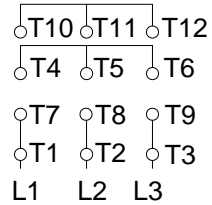

1 2 3 4 5 6 7 8

A

LOW VOLTAGE

HIGH VOLTAGE

B

CONNECTIONS FOR STARTING ONLY:

LOW VOLTAGE

HIGH VOLTAGE

C

D

E

F

Notes: Downloaded from <http://dealerselectric.com>  
Generated for Model #03018ET3E286TC-W22

Performed by:

Checked:

Customer:

W22 NEMA Premium - Ball Bearings

Three-phase induction motor  
Frame 284/6T - IP55

23-SEP-2016