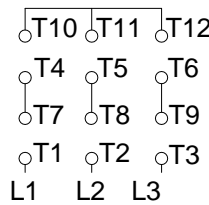

1 2 3 4 5 6 7 8

A

LOW VOLTAGE

HIGH VOLTAGE

B

CONNECTIONS FOR STARTING ONLY:

LOW VOLTAGE

HIGH VOLTAGE

C

D

E

F

Notes: Downloaded from <http://dealerselectric.com>  
Generated for Model #03018ET3E286TC-W22

Performed by:

Checked:

Customer:

W22 NEMA Premium - Ball Bearings

Three-phase induction motor  
Frame 284/6T - IP55

23-SEP-2016