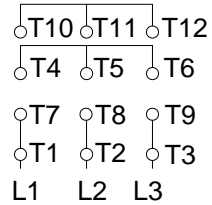

1 2 3 4 5 6 7 8

A

LOW VOLTAGE

HIGH VOLTAGE

B

CONNECTIONS FOR STARTING ONLY:

LOW VOLTAGE

HIGH VOLTAGE

Close Coupled Pump: Three-Phase - W22 "JM" Type - TEFC - NEMA Premium

Three-phase induction motor
Frame 284/6JM - IP55

23-SEP-2016