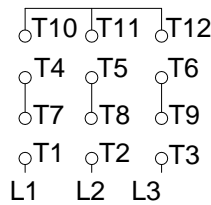

1 2 3 4 5 6 7 8

A

LOW VOLTAGE

HIGH VOLTAGE

B

CONNECTIONS FOR STARTING ONLY:

LOW VOLTAGE

HIGH VOLTAGE

C

D

E

F

Notes: Downloaded from <http://dealerselectric.com>
Generated for Model #03018ET3E286JM-W22

Performed by:

Checked:

Customer:

Close Coupled Pump: Three-Phase - W22 "JM" Type - TEFC - NEMA Premium

Three-phase induction motor
Frame 284/6JM - IP55

23-SEP-2016