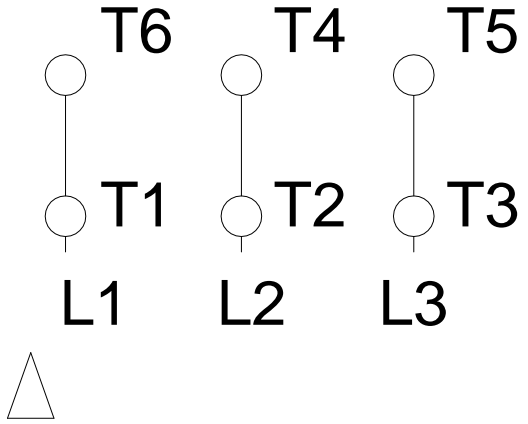

1 2 3 4 5 6 7 8

A
B
C
D
E
F

RUN

ONLY FOR START

Notes: Downloaded from http://dealerselectric.com Generated for Model #03018EP3H286JP-W22		
Performed by:		
Checked:		
Customer:		
Close Coupled Pump: Three-Phase - W22 "JP" Type - TEFC - High Efficiency		
Three-phase induction motor Frame 284/6JP - IP55	23-SEP-2016	