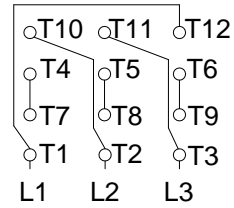

1 2 3 4 5 6 7 8

A
B
C
D
E
F

LOW VOLTAGE

HIGH VOLTAGE

CONNECTIONS FOR STARTING ONLY:

LOW VOLTAGE

HIGH VOLTAGE

Notes: Downloaded from <http://dealerselectric.com>
Generated for Model #03018EG3E286T-W22

Performed by:

Checked:

Customer:

W22 Super Premium

Three-phase induction motor
Frame 284/6T - IP55

23-SEP-2016