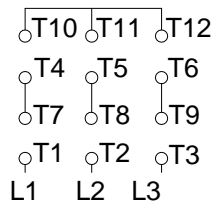

1 2 3 4 5 6 7 8

A
B
C
D
E
F

LOW VOLTAGE

HIGH VOLTAGE

CONNECTIONS FOR STARTING ONLY:

LOW VOLTAGE

HIGH VOLTAGE

Notes: Downloaded from <http://dealerselectric.com>
Generated for Model #03018EG3E286T-W22

Performed by:

Checked:

Customer:

W22 Super Premium

Three-phase induction motor
Frame 284/6T - IP55

23-SEP-2016