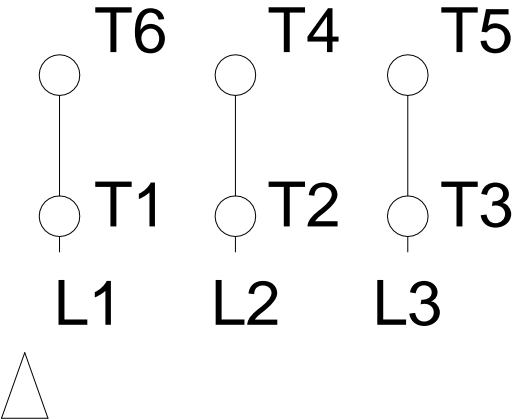

1 2 3 4 5 6 7 8

A  
B  
C  
D  
E  
F

### RUN

### ONLY FOR START

Notes: Downloaded from <a href="http://dealerselectric.com">http://dealerselectric.com</a> Generated for Model #03018AT3PCT286TF1-W2		
Performed by:		
Checked:		
Customer:		
W22 Cooling Tower Motors: NEMA Premium - TEAO		
Three-phase induction motor Frame 284/6T - IP55	23-SEP-2016	