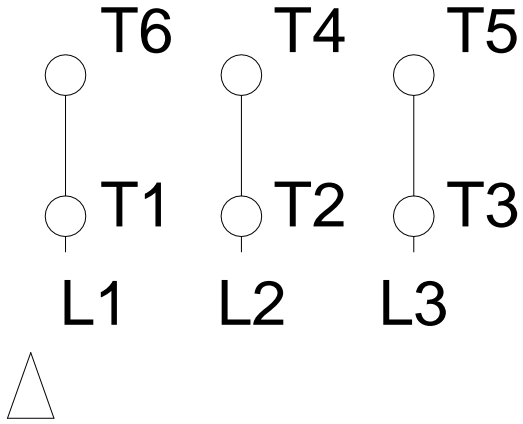

1 2 3 4 5 6 7 8

A
B
C
D
E
F

RUN

ONLY FOR START

Notes: Downloaded from http://dealerselectric.com Generated for Model #03018AT3HCT286TF1-W2		
Performed by:		
Checked:		
Customer:		
W22 Cooling Tower Motors: NEMA Premium - TEAO		
Three-phase induction motor Frame 284/6T - IP55	23-SEP-2016	