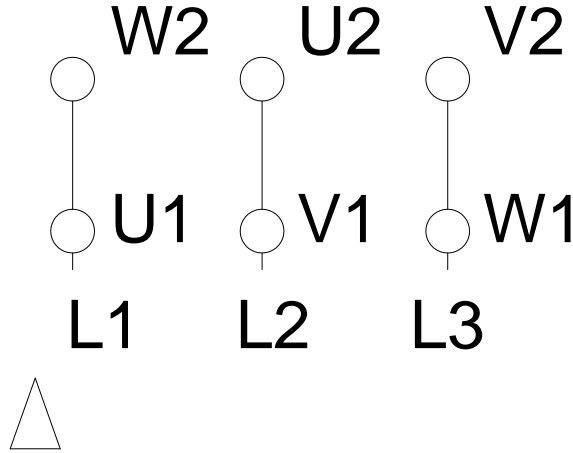

1 2 3 4 5 6 7 8

# HIGH VOLTAGE

A  
B  
C  
D  
E  
F

Notes: Downloaded from <a href="http://dealerselectric.com">http://dealerselectric.com</a> Generated for Model #03012ET3Y225S/M-W22		
Performed by:		
Checked:		
Customer:		
Three-Phase: W22 IE3 IEC Tru-Metric - TEFC (IP55) Cast Iron Frame		
Three-phase induction motor Frame 225S/M - IP55	23-SEP-2016	