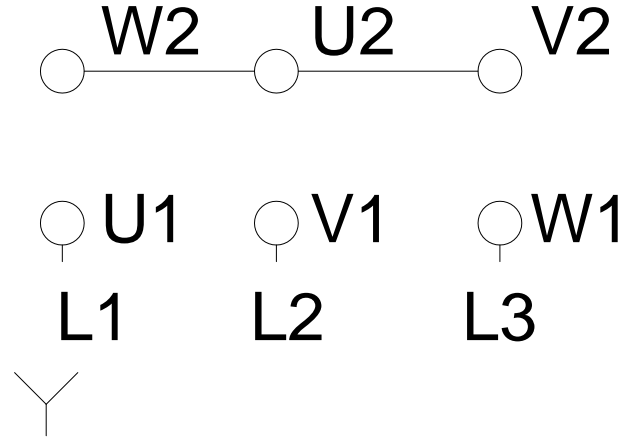

# HIGH VOLTAGE

A  
B  
C  
D  
E  
F

Notes: Downloaded from <a href="http://dealerselectric.com">http://dealerselectric.com</a> Generated for Model #03012ET3Y225S/M-W22		
Performed by:		
Checked:		
Customer:		
Three-Phase: W22 IE3 IEC Tru-Metric - TEFC (IP55) Cast Iron Frame		
Three-phase induction motor Frame 225S/M - IP55	23-SEP-2016	