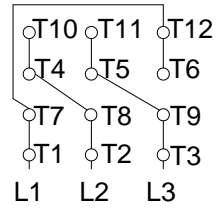

1 2 3 4 5 6 7 8

A
B
C
D
E
F

LOW VOLTAGE

HIGH VOLTAGE

CONNECTIONS FOR STARTING ONLY:

LOW VOLTAGE

HIGH VOLTAGE

Notes: Downloaded from <http://dealerselectric.com>
Generated for Model #03012ET3E326T-W22

Performed by:

Checked:

Customer:

W22 NEMA Premium - Ball Bearings

Three-phase induction motor
Frame 324/6T - IP55

23-SEP-2016