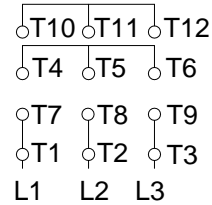

1 2 3 4 5 6 7 8

A
B
C
D
E
F

LOW VOLTAGE

HIGH VOLTAGE

CONNECTIONS FOR STARTING ONLY:

LOW VOLTAGE

HIGH VOLTAGE

Notes: Downloaded from <http://dealerselectric.com>
Generated for Model #03012ET3E326T-W22

Performed by:

Checked:

Customer:

W22 NEMA Premium - Ball Bearings

Three-phase induction motor
Frame 324/6T - IP55

23-SEP-2016