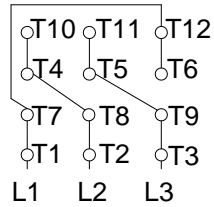

1 2 3 4 5 6 7 8

A
B
C
D
E
F

LOW VOLTAGE

HIGH VOLTAGE

CONNECTIONS FOR STARTING ONLY:

LOW VOLTAGE

HIGH VOLTAGE

Notes: Downloaded from <http://dealerselectric.com>
Generated for Model #03012ET3E326JM-W22

Performed by:

Checked:

Customer:

Close Coupled Pump: Three-Phase - W22 "JM" Type - TEFC - NEMA Premium

Three-phase induction motor
Frame 324/6JM - IP55

23-SEP-2016