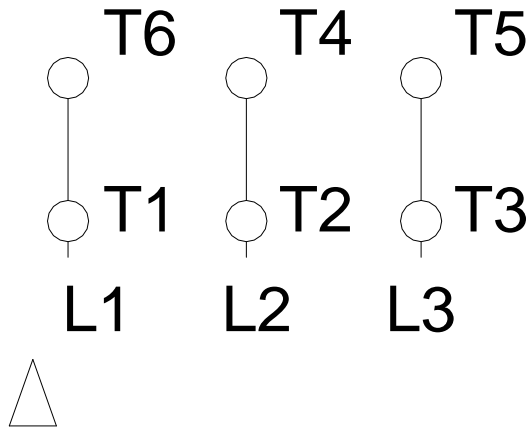

1 2 3 4 5 6 7 8

A  
B  
C  
D  
E  
F

# HIGH VOLTAGE

Notes: Downloaded from <a href="http://dealerselectric.com">http://dealerselectric.com</a> Generated for Model #03012AT3PCT326TF1-W2		
Performed by:		
Checked:		
Customer:		
W22 Cooling Tower Motors: NEMA Premium - TEAO		
Three-phase induction motor Frame 326T - IP55	23-SEP-2016	