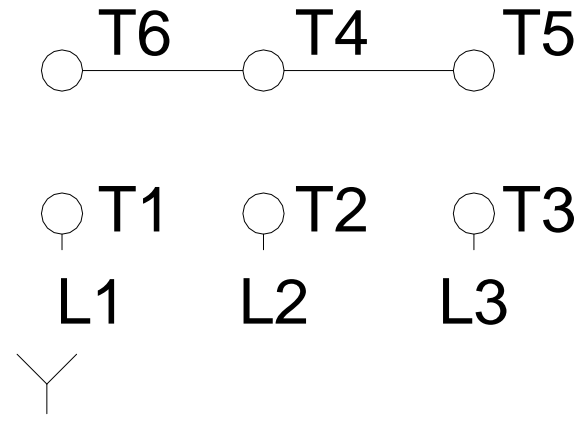

1 2 3 4 5 6 7 8

A  
B  
C  
D  
E  
F

# HIGH VOLTAGE

Notes: Downloaded from <a href="http://dealerselectric.com">http://dealerselectric.com</a> Generated for Model #03012AT3PCT326TF1-W2		
Performed by:		
Checked:		
Customer:		
W22 Cooling Tower Motors: NEMA Premium - TEAO		
Three-phase induction motor Frame 326T - IP55	23-SEP-2016	