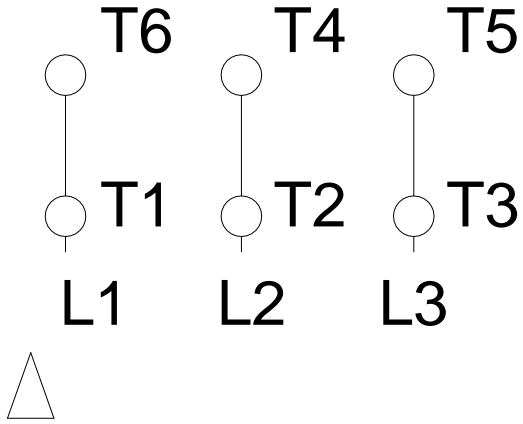

1 2 3 4 5 6 7 8

A
B
C
D
E
F

RUN

ONLY FOR START

Notes: Downloaded from http://dealerselectric.com Generated for Model #03009ST3QIE364TC-W22		
Performed by:		
Checked:		
Customer:		
Three-Phase: W22 IEEE-841™ Petrochem Motors - NEMA Premium® Efficiency		
Three-phase induction motor Frame 364/5T - IP55	23-SEP-2016	