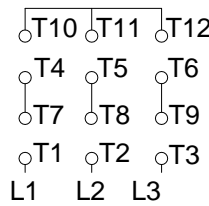

1 2 3 4 5 6 7 8

A  
B  
C  
D  
E  
F

LOW VOLTAGE

HIGH VOLTAGE

CONNECTIONS FOR STARTING ONLY:

LOW VOLTAGE

HIGH VOLTAGE

Notes: Downloaded from <http://dealerselectric.com>  
Generated for Model #02536XT3E284TS

Performed by:

Checked:

Customer:

Three-Phase : Explosion Proof - NEMA Premium

Three-phase induction motor  
Frame 284TS - IP55

23-SEP-2016