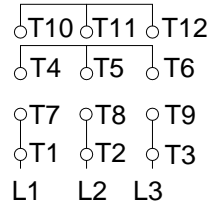

1 2 3 4 5 6 7 8

A  
B  
C  
D  
E  
F

LOW VOLTAGE

HIGH VOLTAGE

CONNECTIONS FOR STARTING ONLY:

LOW VOLTAGE

HIGH VOLTAGE

Notes: Downloaded from <http://dealerselectric.com>  
Generated for Model #02536XT3E284TS

Performed by:

Checked:

Customer:

Three-Phase : Explosion Proof - NEMA Premium

Three-phase induction motor  
Frame 284TS - IP55

23-SEP-2016