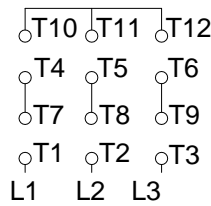

1 2 3 4 5 6 7 8

A
B
C
D
E
F

LOW VOLTAGE

HIGH VOLTAGE

CONNECTIONS FOR STARTING ONLY:

LOW VOLTAGE

HIGH VOLTAGE

Notes: Downloaded from <http://dealerselectric.com>
Generated for Model #02536OT3E256TC-S

Performed by:

Checked:

Customer:

Three Phase: W01 (Rolled Steel) - ODP - NEMA Premium Efficiency

Three-phase induction motor
Frame 254/6T - IP21

23-SEP-2016