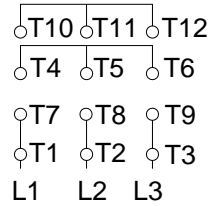

1 2 3 4 5 6 7 8

A
B
C
D
E
F

LOW VOLTAGE

HIGH VOLTAGE

CONNECTIONS FOR STARTING ONLY:

LOW VOLTAGE

HIGH VOLTAGE

Notes: Downloaded from <http://dealerselectric.com>
Generated for Model #02536OT3E256TC-S

Performed by:

Checked:

Customer:

Three Phase: W01 (Rolled Steel) - ODP - NEMA Premium Efficiency

Three-phase induction motor
Frame 254/6T - IP21

23-SEP-2016