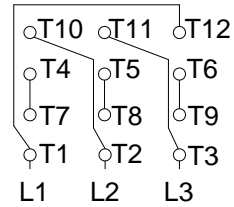

1 2 3 4 5 6 7 8

A
B
C
D
E
F

LOW VOLTAGE

HIGH VOLTAGE

CONNECTIONS FOR STARTING ONLY:

LOW VOLTAGE

HIGH VOLTAGE

Notes: Downloaded from <http://dealerselectric.com>
Generated for Model #02536OT3E256JP-SG

Performed by:

Checked:

Customer:

W01 (Rolled Steel) Close Coupled Pump ODP - JP Type

Three-phase induction motor
Frame 254/6JP - IP21

23-SEP-2016