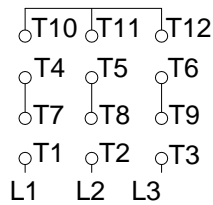

1 2 3 4 5 6 7 8

A
B
C
D
E
F

LOW VOLTAGE

HIGH VOLTAGE

CONNECTIONS FOR STARTING ONLY:

LOW VOLTAGE

HIGH VOLTAGE

Notes: Downloaded from <http://dealerselectric.com>
Generated for Model #02536OT3E256JP-SG

Performed by:

Checked:

Customer:

W01 (Rolled Steel) Close Coupled Pump ODP - JP Type

Three-phase induction motor
Frame 254/6JP - IP21

23-SEP-2016