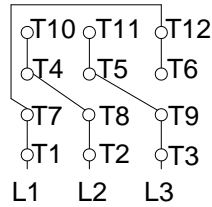

1 2 3 4 5 6 7 8

A
B
C
D
E
F

LOW VOLTAGE

HIGH VOLTAGE

CONNECTIONS FOR STARTING ONLY:

LOW VOLTAGE

HIGH VOLTAGE

Notes: Downloaded from <http://dealerselectric.com>
Generated for Model #02536OT3E256JP-SG

Performed by:

Checked:

Customer:

W01 (Rolled Steel) Close Coupled Pump ODP - JP Type

Three-phase induction motor
Frame 254/6JP - IP21

23-SEP-2016