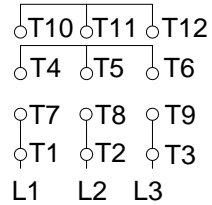

1 2 3 4 5 6 7 8

A
B
C
D
E
F

LOW VOLTAGE

HIGH VOLTAGE

CONNECTIONS FOR STARTING ONLY:

LOW VOLTAGE

HIGH VOLTAGE

Notes: Downloaded from <http://dealerselectric.com>
Generated for Model #02536OT3E256JP-SG

Performed by:

Checked:

Customer:

W01 (Rolled Steel) Close Coupled Pump ODP - JP Type

Three-phase induction motor
Frame 254/6JP - IP21

23-SEP-2016