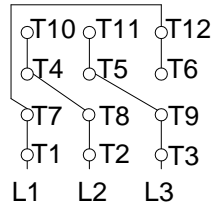

1 2 3 4 5 6 7 8

A
B
C
D
E
F

LOW VOLTAGE

HIGH VOLTAGE

CONNECTIONS FOR STARTING ONLY:

LOW VOLTAGE

HIGH VOLTAGE

Notes: Downloaded from <http://dealerselectric.com>
Generated for Model #02536OT3E256JM-SG

Performed by:

Checked:

Customer:

W01 (Rolled Steel) Close Coupled Pump ODP - JM Type

Three-phase induction motor
Frame 254/6JM - IP21

23-SEP-2016