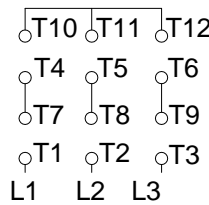

1 2 3 4 5 6 7 8

A
B
C
D
E
F

LOW VOLTAGE

HIGH VOLTAGE

CONNECTIONS FOR STARTING ONLY:

LOW VOLTAGE

HIGH VOLTAGE

Notes: Downloaded from <http://dealerselectric.com>
Generated for Model #02536OT3E256JM-SG

Performed by:

Checked:

Customer:

W01 (Rolled Steel) Close Coupled Pump ODP - JM Type

Three-phase induction motor
Frame 254/6JM - IP21

23-SEP-2016