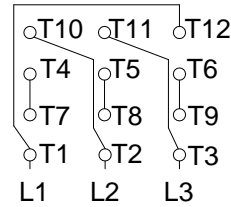

1 2 3 4 5 6 7 8

A
B
C
D
E
F

LOW VOLTAGE

HIGH VOLTAGE

CONNECTIONS FOR STARTING ONLY:

LOW VOLTAGE

HIGH VOLTAGE

Notes: Downloaded from <http://dealerselectric.com>
Generated for Model #02536OT3E256JM-SG

Performed by:

Checked:

Customer:

W01 (Rolled Steel) Close Coupled Pump ODP - JM Type

Three-phase induction motor
Frame 254/6JM - IP21

23-SEP-2016