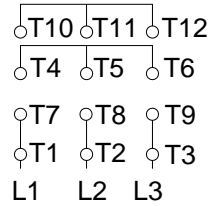

1 2 3 4 5 6 7 8

A
B
C
D
E
F

LOW VOLTAGE

HIGH VOLTAGE

CONNECTIONS FOR STARTING ONLY:

LOW VOLTAGE

HIGH VOLTAGE

Notes: Downloaded from <http://dealerselectric.com>
Generated for Model #02536OP3E256JM-S

Performed by:

Checked:

Customer:

Close Coupled Pump: Three-Phase - W01 (Rolled Steel) "JM" Type - ODP - High

Three-phase induction motor
Frame 254/6JM - IP21

23-SEP-2016