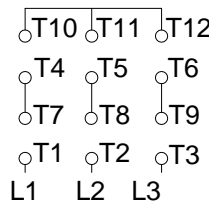

1 2 3 4 5 6 7 8

A
B
C
D
E
F

LOW VOLTAGE

HIGH VOLTAGE

CONNECTIONS FOR STARTING ONLY:

LOW VOLTAGE

HIGH VOLTAGE

Notes: Downloaded from <http://dealerselectric.com>
Generated for Model #02536OP3E256JM-S

Performed by:

Checked:

Customer:

Close Coupled Pump: Three-Phase - W01 (Rolled Steel) "JM" Type - ODP - High

Three-phase induction motor
Frame 254/6JM - IP21

23-SEP-2016