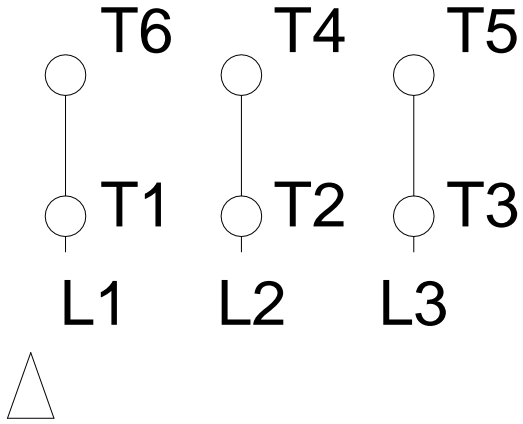

1 2 3 4 5 6 7 8

A
B
C
D
E
F

RUN

ONLY FOR START

Notes: Downloaded from http://dealerselectric.com Generated for Model #02536ET3H284TS-W22		
Performed by:		
Checked:		
Customer:		
W22 NEMA Premium - Ball Bearings		
Three-phase induction motor Frame 284/6TS - IP55	23-SEP-2016	