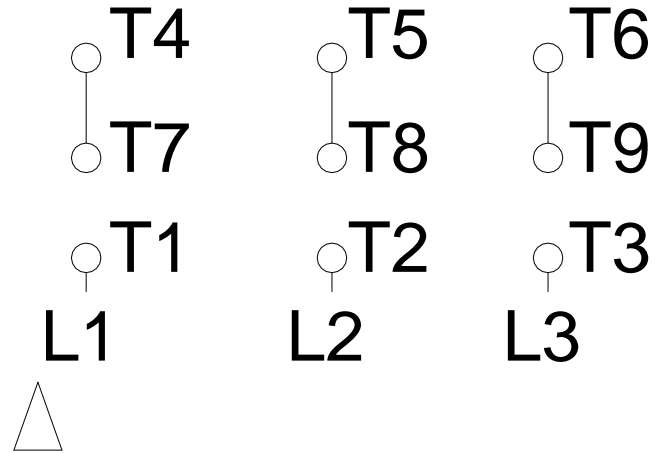

1 2 3 4 5 6 7 8

LOW VOLTAGE

HIGH VOLTAGE

A
B
C
D
E
F

Notes: Downloaded from <http://dealerselectric.com>
Generated for Model #02536EP3E284HP

Performed by:

Checked:

Customer: