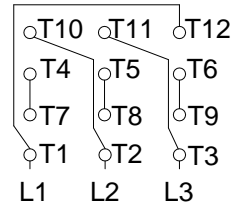

1 2 3 4 5 6 7 8

A
B
C
D
E
F

LOW VOLTAGE

HIGH VOLTAGE

CONNECTIONS FOR STARTING ONLY:

LOW VOLTAGE

HIGH VOLTAGE

Notes: Downloaded from <http://dealerselectric.com>
Generated for Model #02518XT3E284TC

Performed by:

Checked:

Customer:

Three-Phase : Explosion Proof - NEMA Premium

Three-phase induction motor
Frame 284T - IP55

23-SEP-2016