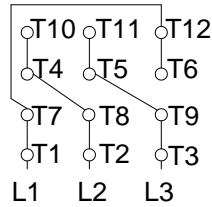

1 2 3 4 5 6 7 8

A
B
C
D
E
F

LOW VOLTAGE

HIGH VOLTAGE

CONNECTIONS FOR STARTING ONLY:

LOW VOLTAGE

HIGH VOLTAGE

Notes: Downloaded from <http://dealerselectric.com>
Generated for Model #02518XT3E284TC

Performed by:

Checked:

Customer:

Three-Phase : Explosion Proof - NEMA Premium

Three-phase induction motor
Frame 284T - IP55

23-SEP-2016