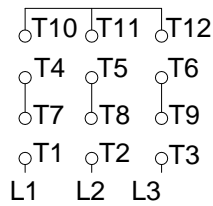

1 2 3 4 5 6 7 8

A
B
C
D
E
F

LOW VOLTAGE

HIGH VOLTAGE

CONNECTIONS FOR STARTING ONLY:

LOW VOLTAGE

HIGH VOLTAGE

Notes: Downloaded from <http://dealerselectric.com>
Generated for Model #02518XP3ER284TC

Performed by:

Checked:

Customer:

Three-Phase : Explosion Proof - High Efficiency

Three-phase induction motor
Frame 284T - IP54

23-SEP-2016