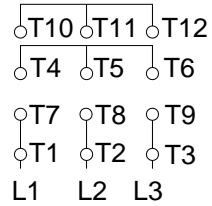

1 2 3 4 5 6 7 8

A
B
C
D
E
F

LOW VOLTAGE

HIGH VOLTAGE

CONNECTIONS FOR STARTING ONLY:

LOW VOLTAGE

HIGH VOLTAGE

Notes: Downloaded from <http://dealerselectric.com>
Generated for Model #02518XP3ER284TC

Performed by:

Checked:

Customer:

Three-Phase : Explosion Proof - High Efficiency

Three-phase induction motor
Frame 284T - IP54

23-SEP-2016