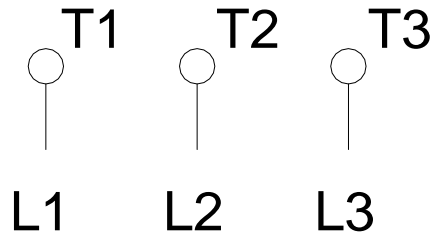

1 2 3 4 5 6 7 8

A

B

C

D

E

F

Notes: Downloaded from <http://dealerselectric.com>
Generated for Model #02518ST3HIE284T-W22

Performed by:

Checked:

Customer:

Three-Phase: W22 IEEE-841™ Petrochem Motors - NEMA Premium® Efficiency

Three-phase induction motor
Frame 284/6T - IP55

23-SEP-2016