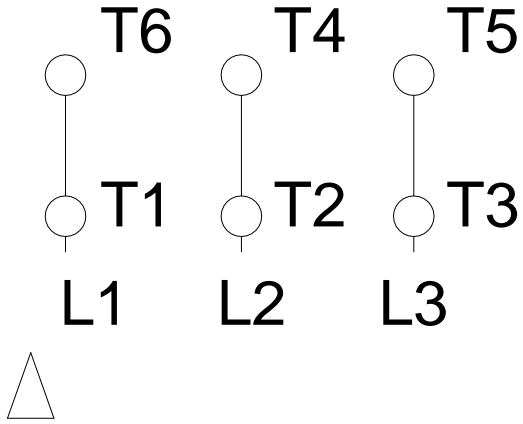

1 2 3 4 5 6 7 8

A  
B  
C  
D  
E  
F

### RUN

### ONLY FOR START

Notes: Downloaded from <a href="http://dealerselectric.com">http://dealerselectric.com</a> Generated for Model #02518OT3H284JM		
Performed by:		
Checked:		
Customer:		
Close Coupled Pump : Three-Phase - "JM" Type - ODP - NEMA Premium		
Three-phase induction motor Frame 284JM - IP23	23-SEP-2016	