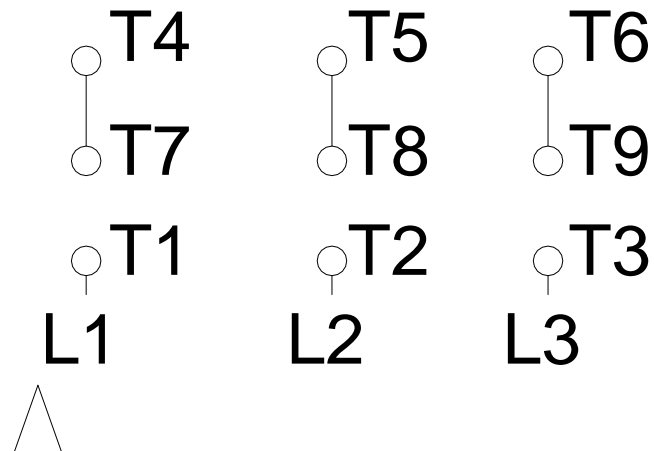

1 2 3 4 5 6 7 8

LOW VOLTAGE

HIGH VOLTAGE

A
B
C
D
E
F

Notes: Downloaded from <http://dealerselectric.com>
Generated for Model #02518ET3V284T-W22G

Performed by:

Checked:

Customer:

W22 General Purpose TEFC

Three-phase induction motor
Frame 284/6T - IP55

23-SEP-2016