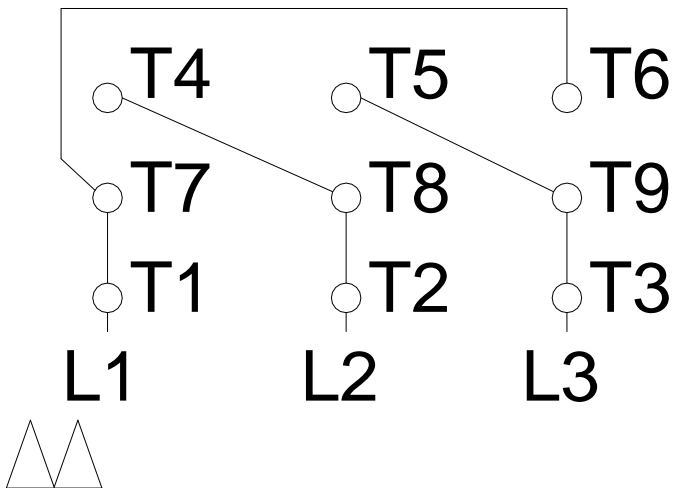

1 2 3 4 5 6 7 8

LOW VOLTAGE

HIGH VOLTAGE

A
B
C
D
E
F

Notes: Downloaded from <http://dealerselectric.com>
Generated for Model #02518ET3V284T-W22G

Performed by:

Checked:

Customer:

W22 General Purpose TEFC

Three-phase induction motor
Frame 284/6T - IP55

23-SEP-2016