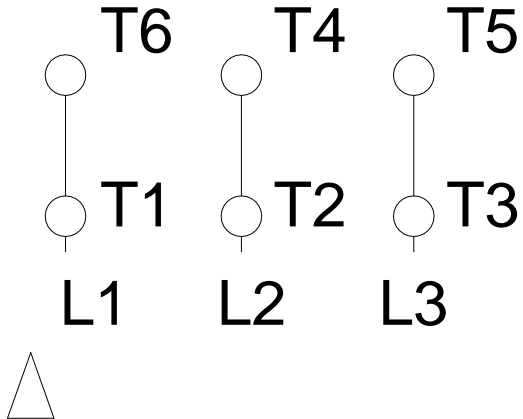

1 2 3 4 5 6 7 8

A
B
C
D
E
F

RUN

ONLY FOR START

Notes: Downloaded from http://dealerselectric.com Generated for Model #02518ET3H284T-W22		
Performed by:		
Checked:		
Customer:		
W22 NEMA Premium - Ball Bearings		
Three-phase induction motor Frame 284/6T - IP55	23-SEP-2016	