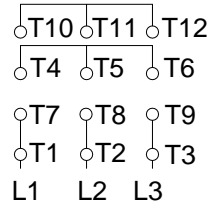

1 2 3 4 5 6 7 8

A
B
C
D
E
F

LOW VOLTAGE

HIGH VOLTAGE

CONNECTIONS FOR STARTING ONLY:

LOW VOLTAGE

HIGH VOLTAGE

Notes: Downloaded from <http://dealerselectric.com>
Generated for Model #02518ET3E284TS-W22

Performed by:

Checked:

Customer:

W22 NEMA Premium - Ball Bearings

Three-phase induction motor
Frame 284/6TS - IP55

23-SEP-2016