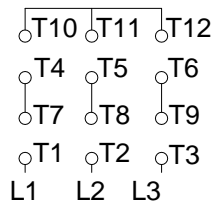

1 2 3 4 5 6 7 8

A
B
C
D
E
F

LOW VOLTAGE

HIGH VOLTAGE

CONNECTIONS FOR STARTING ONLY:

LOW VOLTAGE

HIGH VOLTAGE

Notes: Downloaded from <http://dealerselectric.com>
Generated for Model #02518ET3E284TS-W22

Performed by:

Checked:

Customer:

W22 NEMA Premium - Ball Bearings

Three-phase induction motor
Frame 284/6TS - IP55

23-SEP-2016