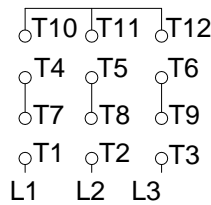

1 2 3 4 5 6 7 8

A

LOW VOLTAGE

HIGH VOLTAGE

B

CONNECTIONS FOR STARTING ONLY:

LOW VOLTAGE

HIGH VOLTAGE

C

D

E

F

Notes: Downloaded from <http://dealerselectric.com>
Generated for Model #02518ET3E284TC-W22

Performed by:

Checked:

Customer:

W22 NEMA Premium - Ball Bearings

Three-phase induction motor
Frame 284/6T - IP55

23-SEP-2016