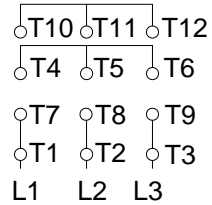

1 2 3 4 5 6 7 8

A

LOW VOLTAGE

HIGH VOLTAGE

B

CONNECTIONS FOR STARTING ONLY:

LOW VOLTAGE

HIGH VOLTAGE

C

D

E

F

Notes: Downloaded from <http://dealerselectric.com>
Generated for Model #02518ET3E284TC-W22

Performed by:

Checked:

Customer:

W22 NEMA Premium - Ball Bearings

Three-phase induction motor
Frame 284/6T - IP55

23-SEP-2016