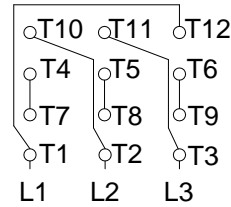

1 2 3 4 5 6 7 8

A
B
C
D
E
F

LOW VOLTAGE

HIGH VOLTAGE

CONNECTIONS FOR STARTING ONLY:

LOW VOLTAGE

HIGH VOLTAGE

Notes: Downloaded from <http://dealerselectric.com>
Generated for Model #02518ET3E284JM-W22

Performed by:

Checked:

Customer:

Close Coupled Pump: Three-Phase - W22 "JM" Type - TEFC - NEMA Premium

Three-phase induction motor
Frame 284/6JM - IP55

23-SEP-2016